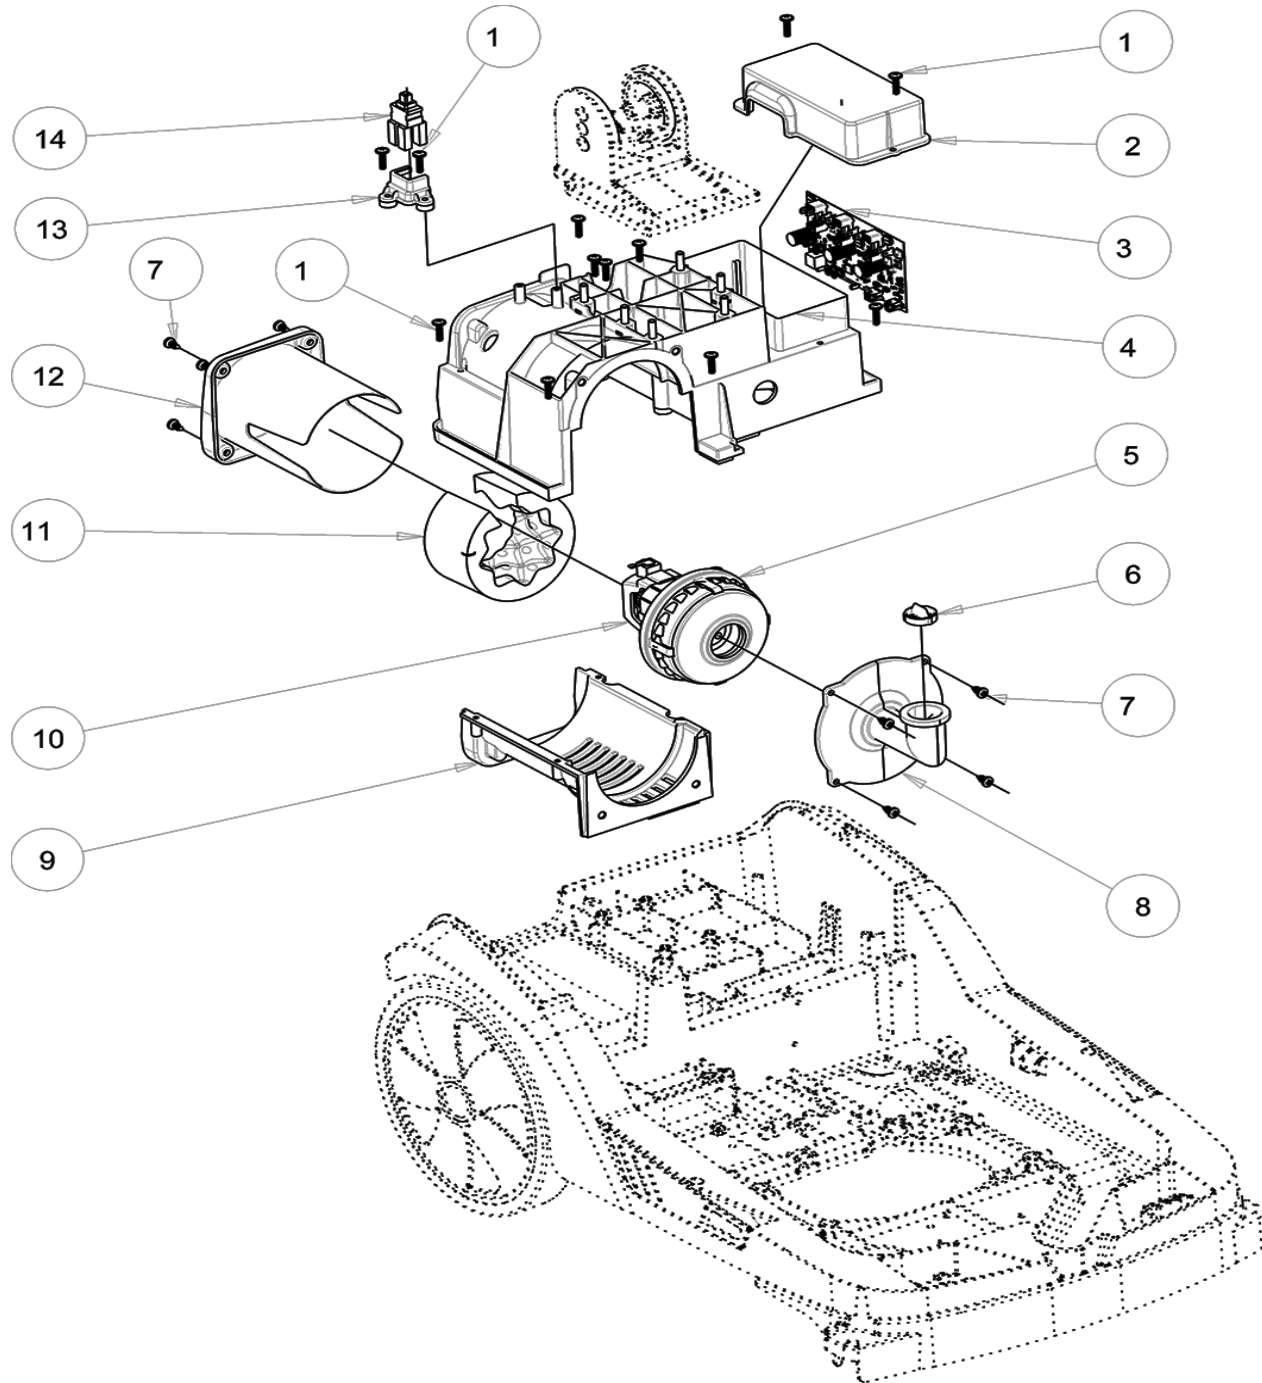

VACUUM

Ref.	Part N.	Alt. Part N.	Description	Quantity	Validity From	Validity To
1	3VTVT01491		SCREW STS KN1031-Neu 4x16 - H2	17		
2	3MPVR12253		COVER ELETTRONIC BOARD - MICRO	1		
3	3MECE00814		BOARD POWER - MICRO 36V	1		
4	3MPVR12247		SUPPORT VACUUM MOTOR - MICRO	1		
5	3MPVR12252		GASKET VACUUM MOTOR - MICRO	1		
6	3MPVR12484		FILTER AIR INLET VACUUM - MICRO	1		
7	3VTVT48694		SCREW STS 5X12 UNI 9707	8		
8	3MPVR12249		FLANGE VACUUM MOTOR - MICRO	1		
9	3MPVR12248		SUPPORT LOWER VACUUM MOTOR - MICRO	1		
10	3MOCC00481		VACUUM - MICRO	1		
11	3ITSO00109		INSULATOR - MICRO	1		
12	3MPVR12251		FLANGE VACUUM MOTOR - MICRO	1		
13	3MPVR12290		SUPPORT BUTTON	1		
14	3MECI00681		SWITCH MAIN ON/OFF 16A - MICRO	1