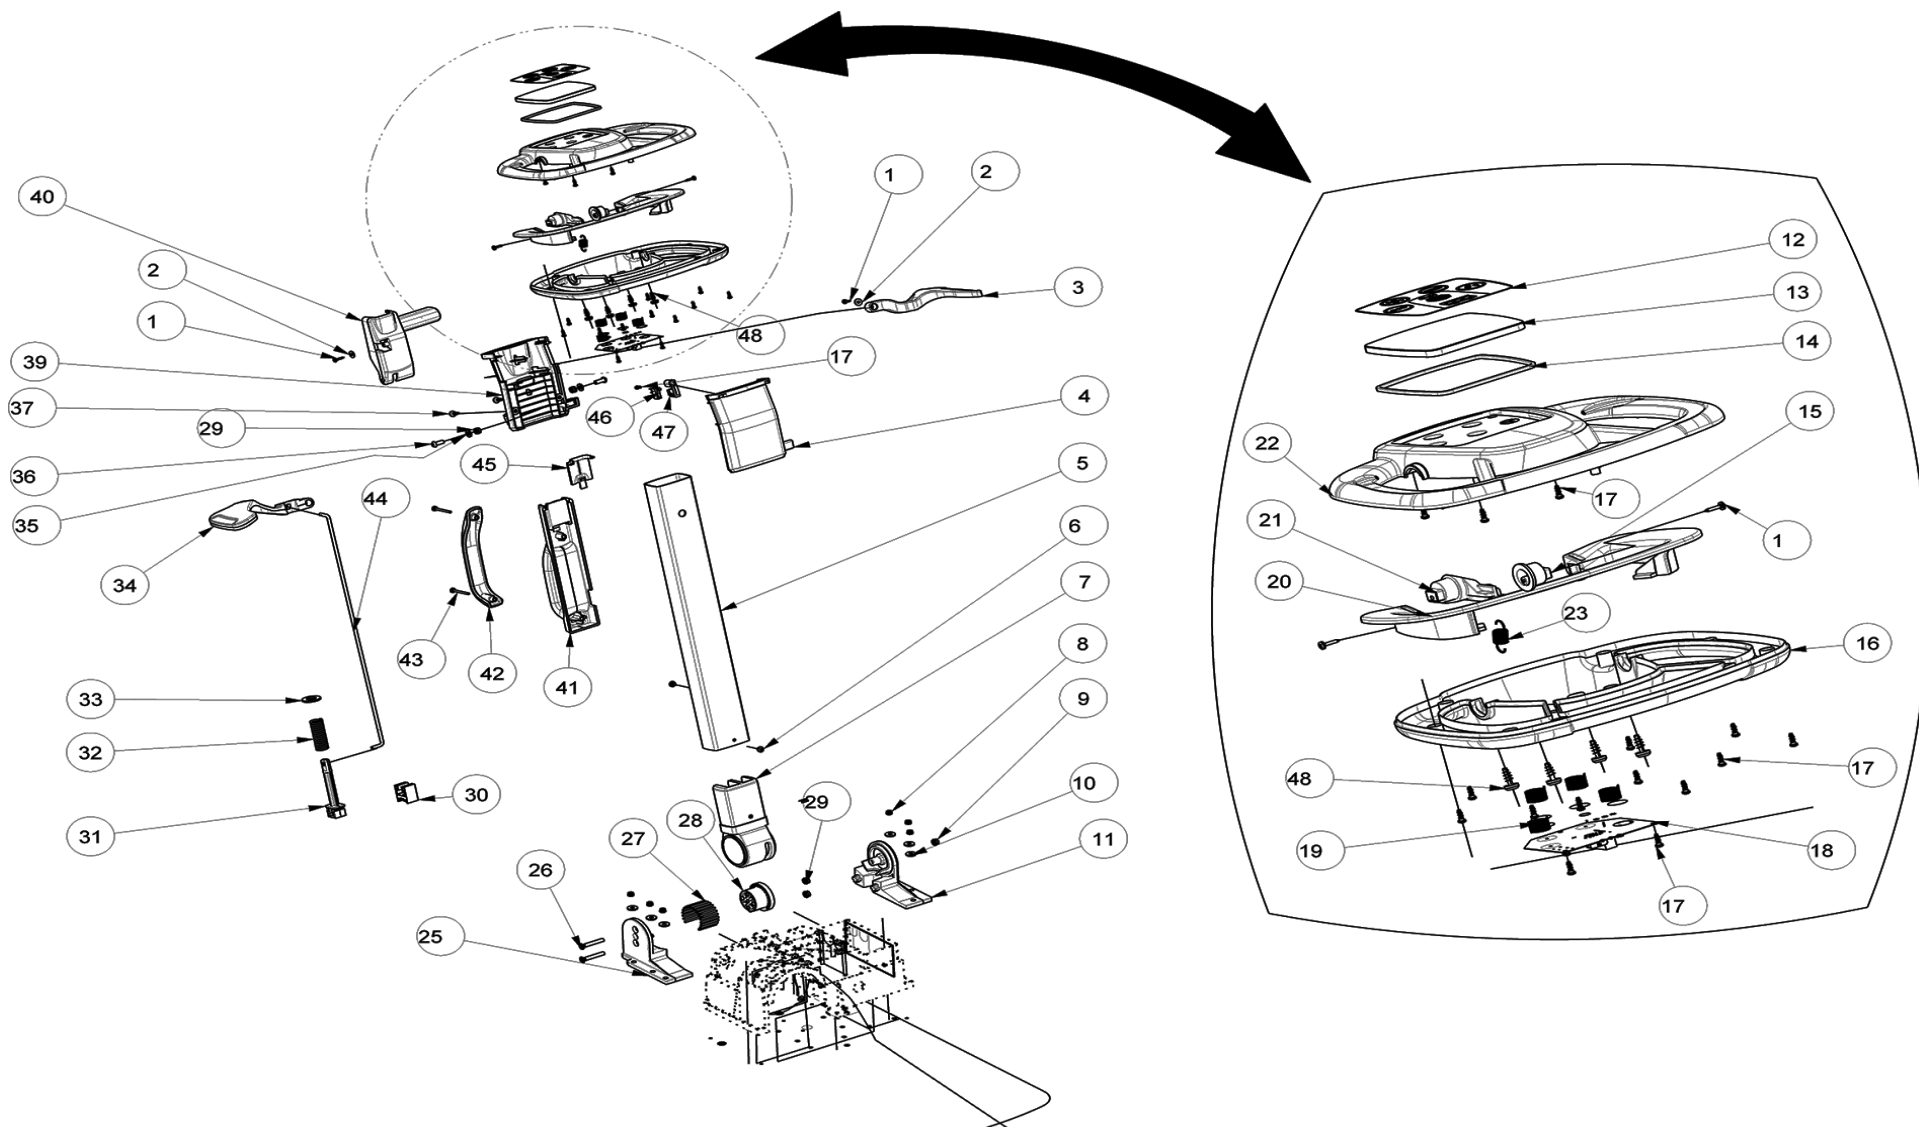

HANDLE

Ref.	Part N.	Alt. Part N.	Description	Quantity	Validity From	Validity To
31	3MPVR12261		RACK HANDLE - MICRO	1		
32	3MLML00503		SPRING BLOCK HANDLE	1		
33	3VTRS00250		WASHER D.14	1		
34	3MPVR12270		LEVER - MICRO	1		
35	3VTRS00245		WASHER D.6 UNI 6592 SS	2		
36	3VTVT00787		SCREW BHSCS M 6-16	2		
37	3VTVT01072		SCREW STS KN1038 5x16 - T20 A2	2		
39	3MPVR12272		SUPPORT REAR BOARD - MICRO	1		
40	3MPVR12273		LEVER FRONT SQUEEGEE - MICRO	1		
41	3MPVR12262		HANDLE TRANSPORT - MICRO	1		
42	3MPVR12263		COVER OUTLET HANDLE - MICRO	1		
43	3VTVT00890		SCREW M.4-40	2		
44	3LAFN11397		ROD MICRO HANDLE	1		
45	3MPVR12264		CAP OUTLET HANDLE - MICRO	1		
46	3MECI00588		MICROSWITCH	1		
47	3MPVR12486		SUPPORT - MICRO	1		
48	3VTVT01073		SCREW STS KN1039 6x16 - T25 A2	4