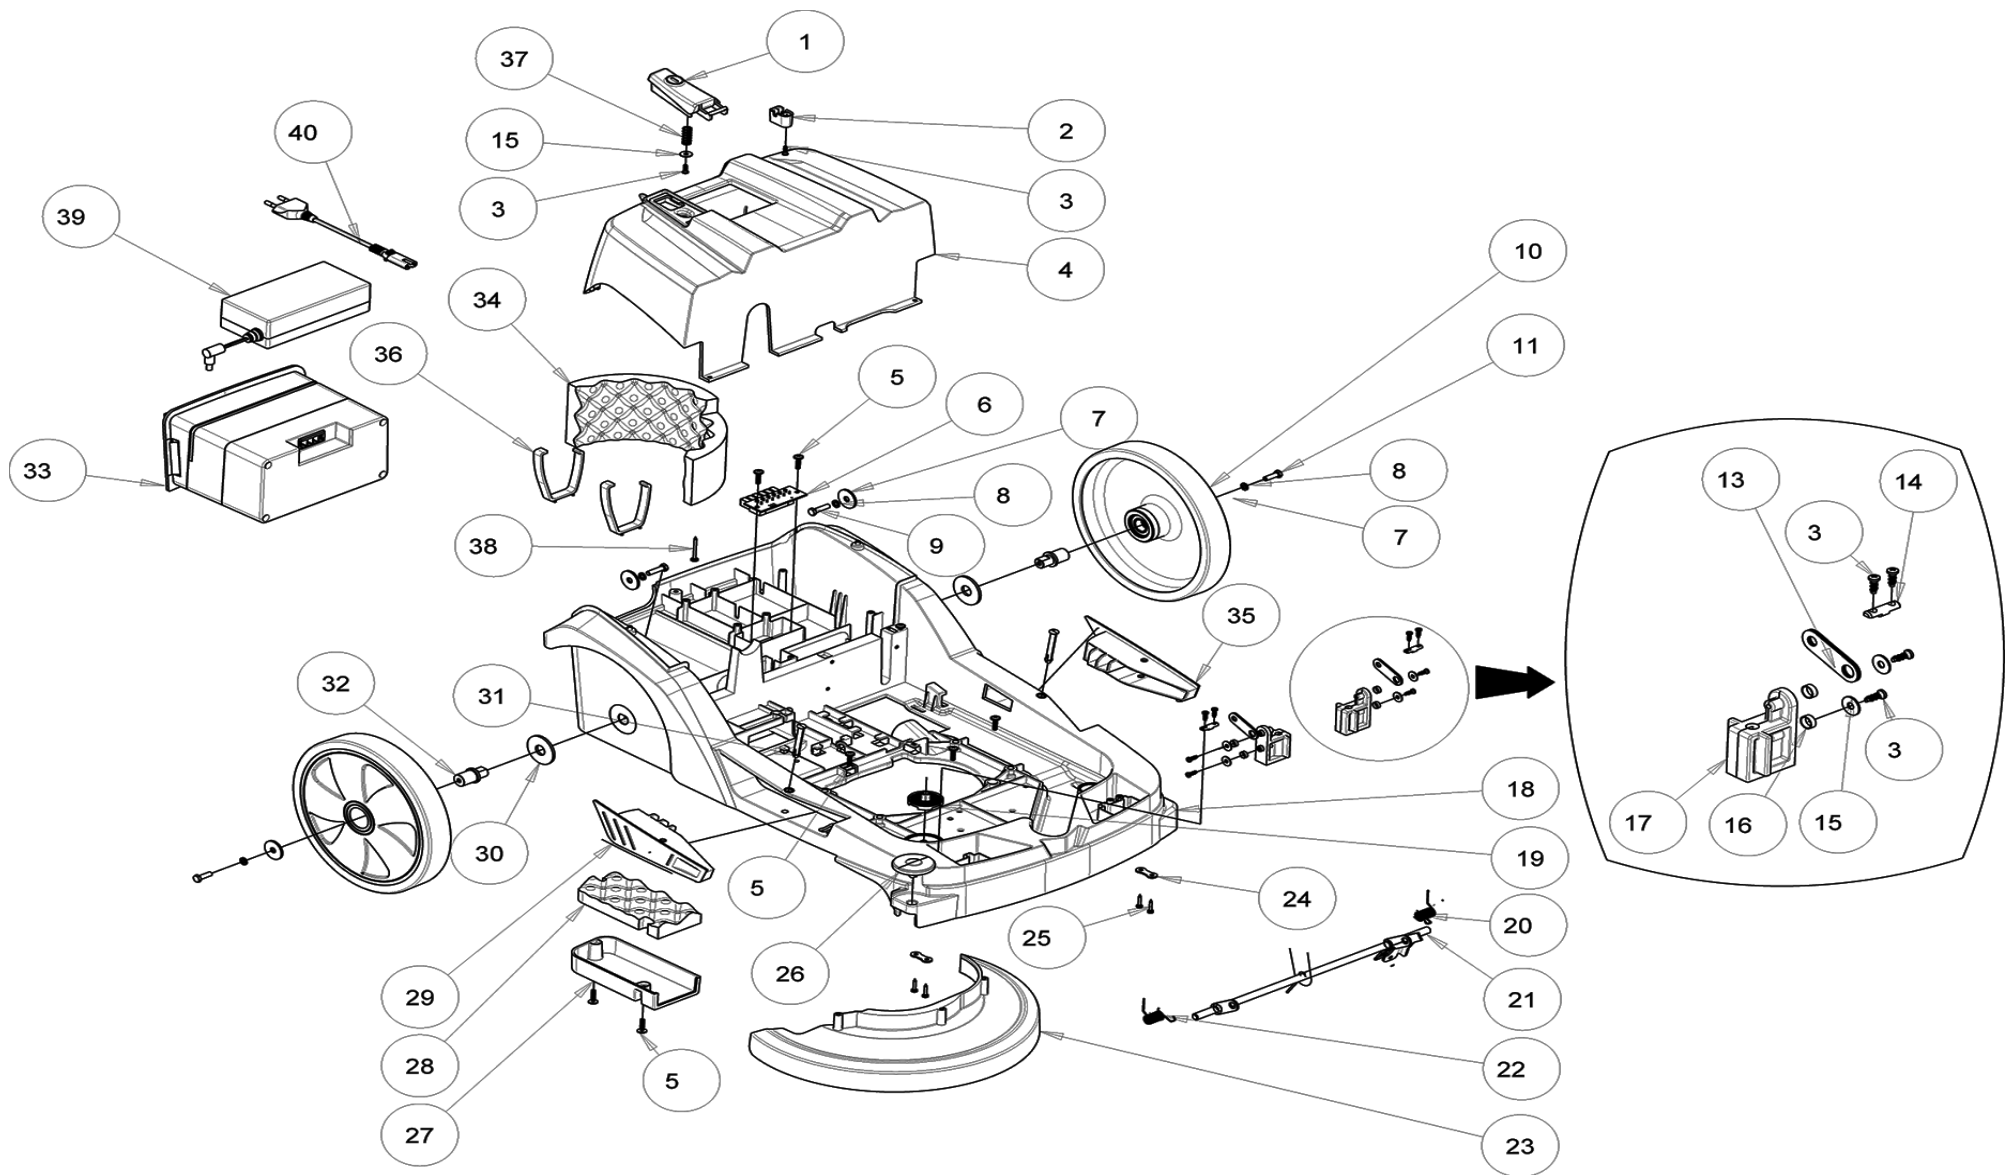

FRAME

Ref.	Part N.	Alt. Part N.	Description	Quantity	Validity From	Validity To
31	3MPVR12224		PIN - MICRO	2		
32	3ALTR00108		SHAFT	2		
33	3KTRI06041		BATTERY - MICRO	1		
-	3KTRI06042		BATTERY - HEAVY DUTY (OPTIONAL)	-		
34	3ITSO00108		INSULATOR - MICRO	1		
35	3MPVR12223		LEVER LEFT	1		
36	3MPVR12453		SPRING - MICRO	2		
37	3MLML00512		SPRING ON-OFF - MICRO	1		
38	3VTVT01489		SCREW STS 3.5X32	1		
39	3BACA00263		BATTERY-CHARGER MICRO 2A	1		
40	3MECB02131		EXTENSION 3x0,75 PLUG	1