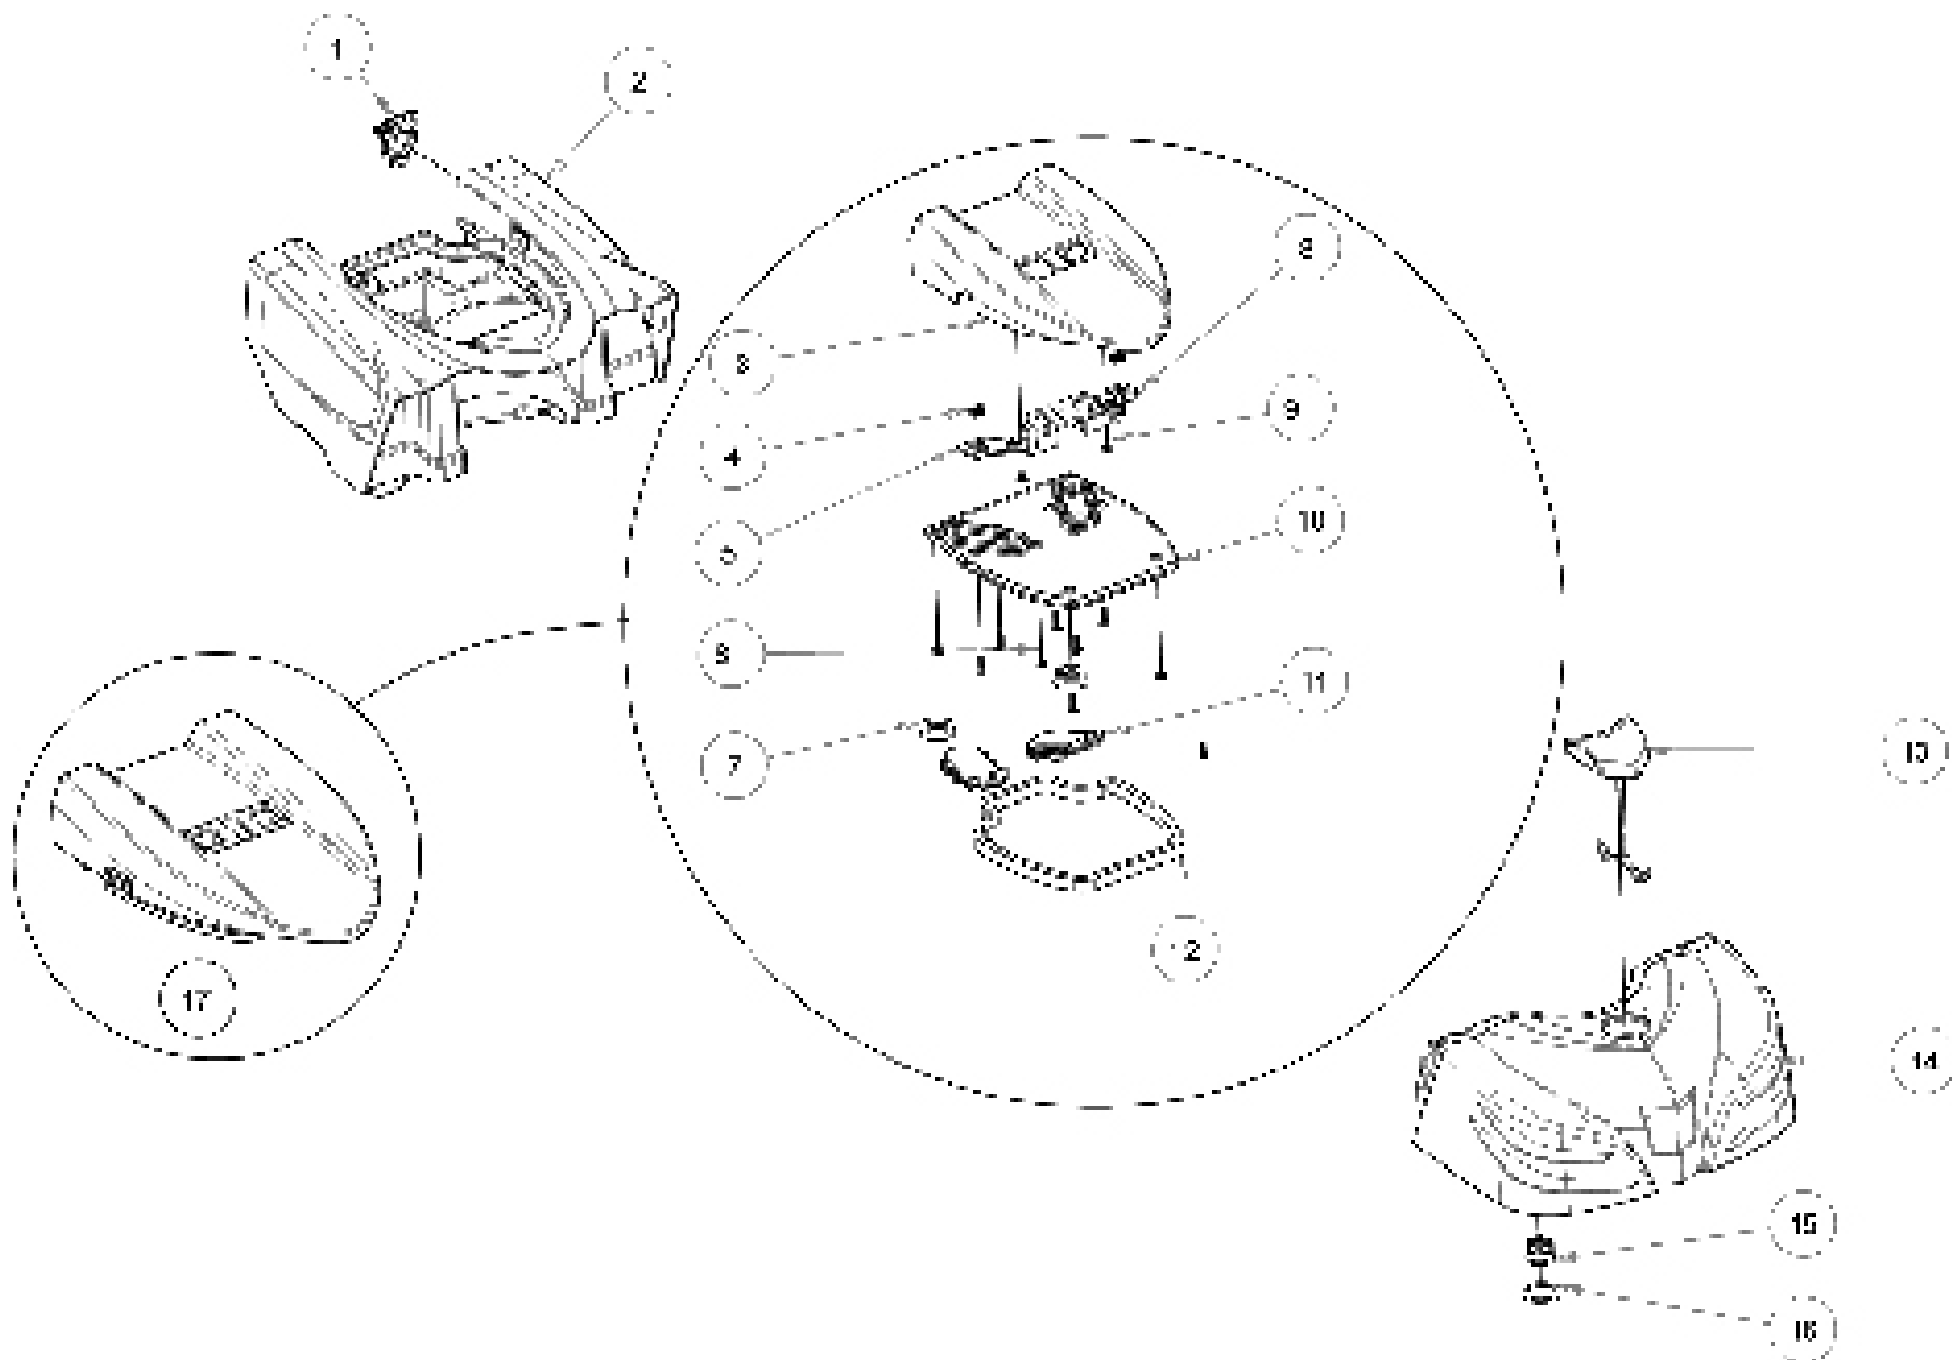

TANK

Ref.	Part N.	Alt. Part N.	Description	Quantity	Validity From	Validity To
1	3MPVR12282		CAP - MICRO	1		
2	3MPVR12661		TANK RECOVERY - MICRO	1		
3	3MPVR12235		COVER RECOVERY TANK - MICRO	1		
4	3MLML00511		SPRING COVER - MICRO	2		
5	3MPVR12238		LEVER LEFT	1		
6	3VTVT01071		SCREW STS KN1031-Neu 4x16 - H2	10		
7	3MPVR12539		GASKET COVER EPDM - MICRO	2		
8	3MPVR12237		LEVER RIGHT	1		
9	3VTVT01694		SCREW SELF TAPPING 4.8X9.5	2		
10	3MPVR12236		BASE COVER RECOVERY TANK - MICRO	1		
11	3MPVR12277		FLOATER - MICRO	2		
12	3GUGO00622		GASKET RECOVERY TANK LID - MICRO	1		
13	3MPVR12246		CAP SOLUTION TANK - MICRO	1		
14	3MPVR12242	3KTRI06107	TANK SOLUTION - MICRO	1		
15	3MPVR12350		VALVE D25	1		
16	3GUGO00618		O-RING NBR70 4106 EPDM70	1		
17	3KTRI06045		KIT RECOVERY TANK COVER	1