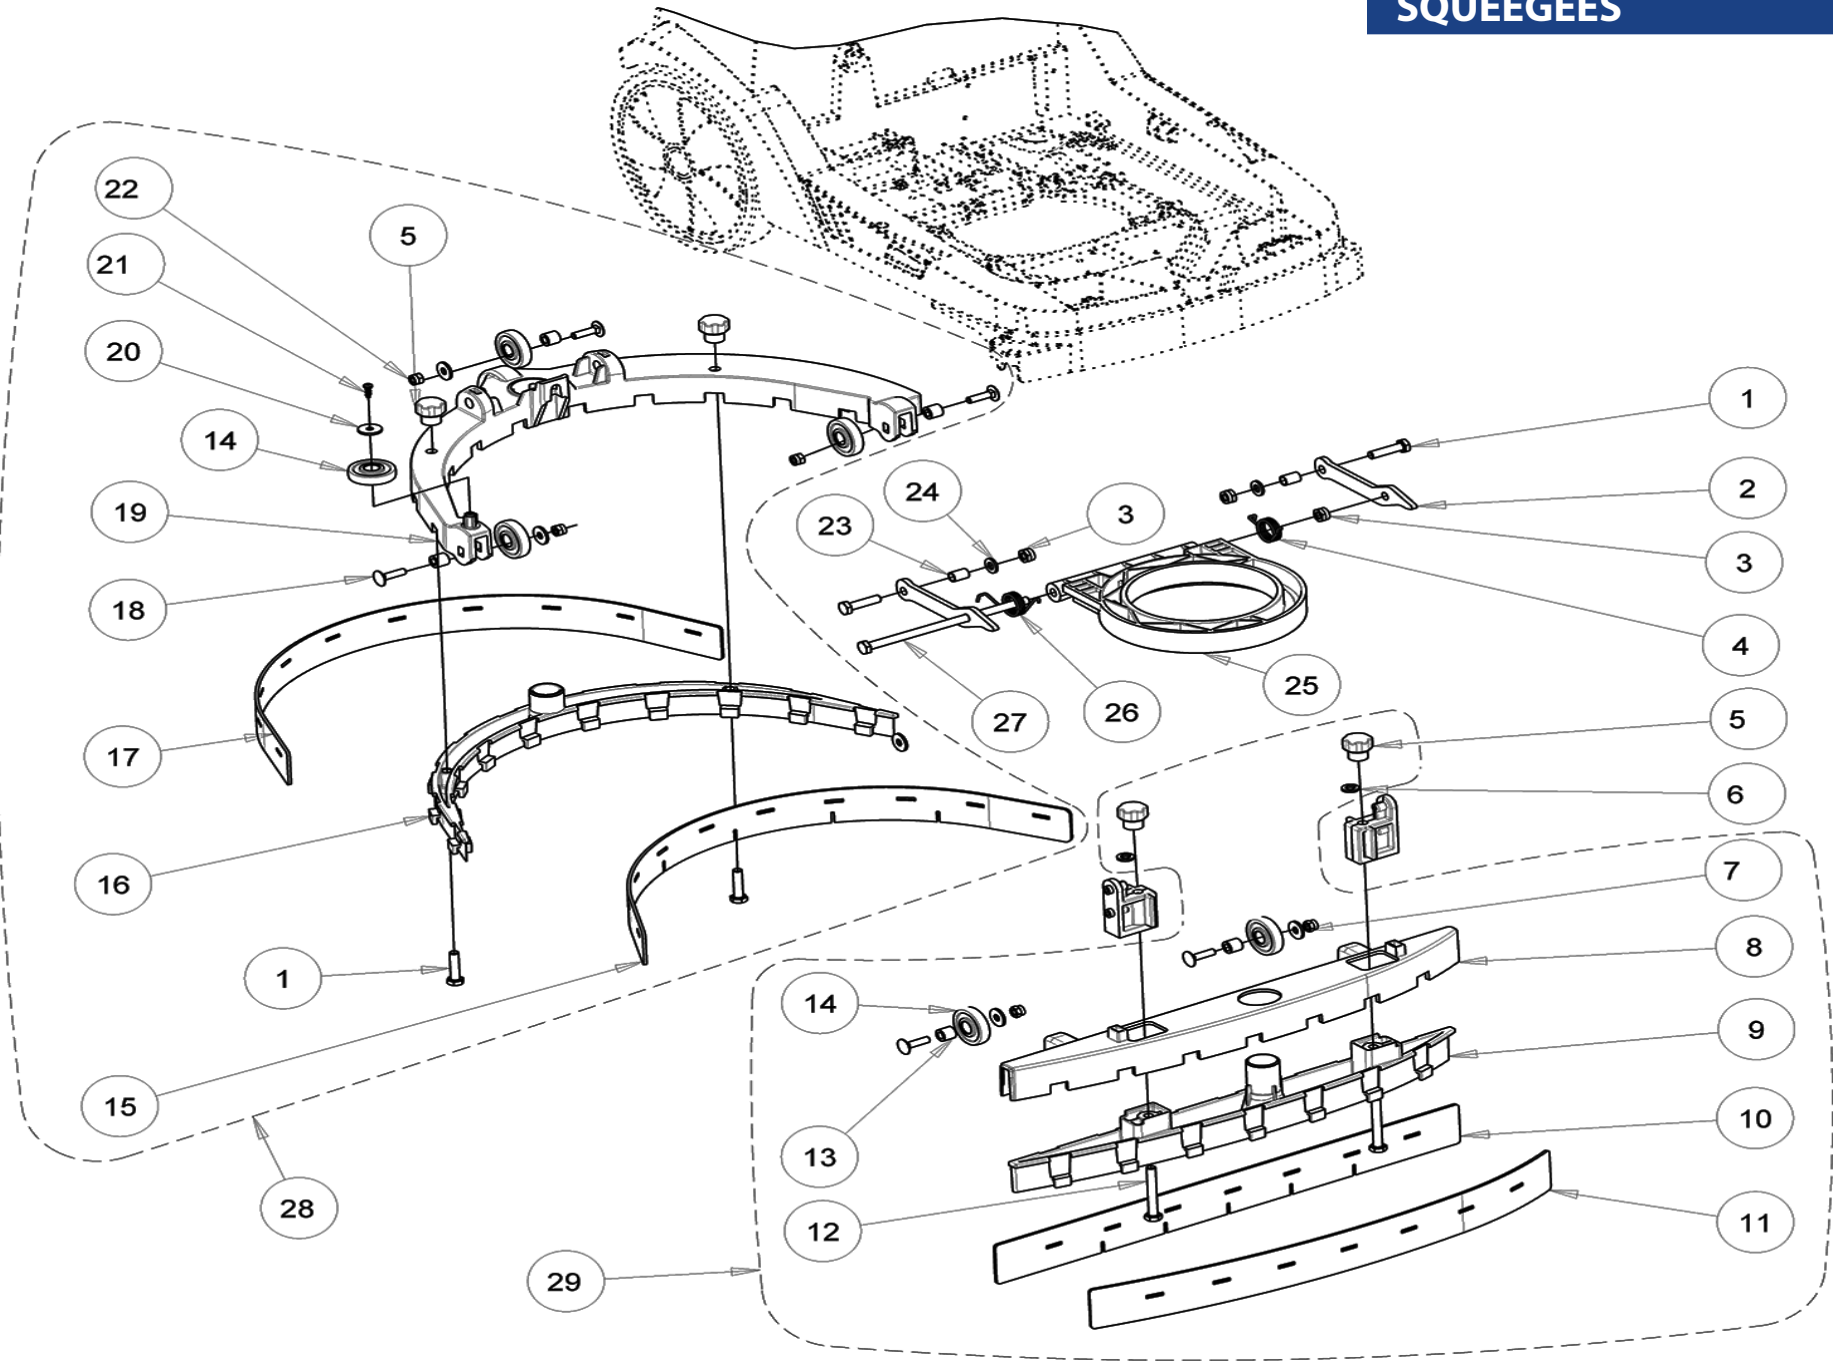

Ref.	Part N.	Alt. Part N.	Description	Quantity	Validity From	Validity To
1	3VTVT15141		SCREW HH M6X25 UNI 5739 SS	4		
2	3LAFN11380		BRACKET	2		
3	3VTDD01700		NUT M6 SS+ZC	3		
4	3MLML00506		SPRING RIGHT SIDE FLOOR WIPER	1		
5	3MPVR12347		KNOB SQUEEGEE - MICRO	4		
6	3VTRS15144		WASHER D.6 SS SPLIT UNI 1751	2		
7	3VTRS13750		WASHER D.5X14 SS	5		
8	3MPVR12233		BODY FRONT SQUEEGEE - MICRO	1		
9	3MPVR12234		JOINT FRONT SQUEEGEE - MICRO	1		
10	3MPVR12308		BLADE SQ.STRAIGHT REAR LATEX	1		
11	3MPVR12307		BLADE SQ.STRAIGHT FRONT LATEX	1		
12	3VTVT15142		SCREW HH M6x45 SS	2		
13	3LAFN11381		SPACER	5		
14	3MPVR12239		WHEEL - MICRO	6		
15	3MPVR12309		BLADE SQ.PARABOLIC FRONT LATEX	1		
16	3MPVR12232		JOINT REAR SQUEEGEE - MICRO	1		
17	3MPVR12310		BLADE SQ.PARABOLIC REAR LATEX	1		
18	3VTVT01690		SCREW M5x25	5		
19	3MPVR12231		BODY REAR SQUEEGEE - MICRO	1		
20	3VTRS00251		WASHER 4-16 SS	1		
21	3VTVT00820		SCREW M.3,5-10	1		
22	3VTDD15517		NUT M5 SS	5		
23	3LAFN11385		SPACER	2		
24	3VTRS00245		WASHER D.6 UNI 6592 SS	2		
25	3MPVR12230		SUPPORT SQUEEGEE - MICRO	1		
26	3MLML00507		SPRING LEFT SIDE FLOOR WIPER	1		
27	3VTVT01496		SCREW M6X130	1		

SQUEEGEES