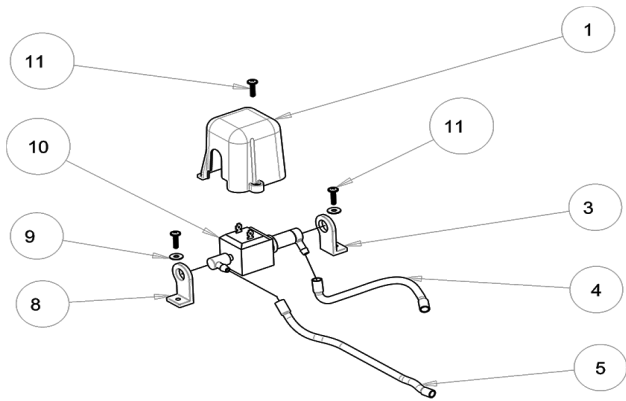

VACUUM

Ref.	Part N.	Alt. Part N.	Description	Quantity	Validity From	Validity To
1	3VTVT01491		SCREW STS KN1031-Neu 4x16 - H2	17		
2	3MPVR12253		COVER ELETTRONIC BOARD - MICRO	1		
3	3MECE00814		BOARD POWER - MICRO 36V	1		
4	3MPVR12247		SUPPORT VACUUM MOTOR - MICRO	1		
5	3MPVR12252		GASKET VACUUM MOTOR - MICRO	1		
6	3MPVR12484		FILTER AIR INLET VACUUM - MICRO	1		
7	3VTVT48694		SCREW STS 5X12 UNI 9707	8		
8	3MPVR12249		FLANGE VACUUM MOTOR - MICRO	1		
9	3MPVR12248		SUPPORT LOWER VACUUM MOTOR - MICRO	1		
10	3MOCC00481		VACUUM - MICRO	1		
11	3ITSO00109		INSULATOR - MICRO	1		
12	3MPVR12251		FLANGE VACUUM MOTOR - MICRO	1		
13	3MPVR12290		SUPPORT BUTTON	1		
14	3MECI00681		SWITCH MAIN ON/OFF 16A - MICRO	1		

TANK

Ref.	Part N.	Alt. Part N.	Description	Quantity	Validity From	Validity To
1	3MPVR12282		CAP - MICRO	1		
2	3MPVR12661		TANK RECOVERY - MICRO	1		
3	3MPVR12235		COVER RECOVERY TANK - MICRO	1		
4	3MLML00511		SPRING COVER - MICRO	2		
5	3MPVR12238		LEVER LEFT	1		
6	3VTVT01071		SCREW STS KN1031-Neu 4x16 - H2	10		
7	3MPVR12539		GASKET COVER EPDM - MICRO	2		
8	3MPVR12237		LEVER RIGHT	1		
9	3VTVT01694		SCREW SELF TAPPING 4.8X9.5	2		
10	3MPVR12236		BASE COVER RECOVERY TANK - MICRO	1		
11	3MPVR12277		FLOATER - MICRO	2		
12	3GUGO00622		GASKET RECOVERY TANK LID - MICRO	1		
13	3MPVR12246		CAP SOLUTION TANK - MICRO	1		
14	3MPVR12242	3KTRI06107	TANK SOLUTION - MICRO	1		
15	3MPVR12350		VALVE D25	1		
16	3GUGO00618		O-RING NBR70 4106 EPDM70	1		
17	3KTRI06045		KIT RECOVERY TANK COVER	1		

PUMP

CABLES

PUMP

Ref.	Part N.	Alt. Part N.	Description	Quantity	Validity From	Validity To
1	3MPVR12279		COVER PUMP - MICRO	1		
3	3MPVR12498		SUPPORT RIGHT SIDE PUMP - MICRO	1		
4	3TBBP00730		TUBE 5X8	1		
5	3TBBP00729		TUBE 5X8	1		
8	3MPVR12499		SUPPORT LEFT SIDE PUMP - MICRO	1		
9	3VTRS00017		WASHER STEEL SS 4X12	2		
10	3PEL00140		PUMP 24VDC	1		
11	3VTVT01071		SCREW STS KN1031-Neu 4x16 - H2	3		