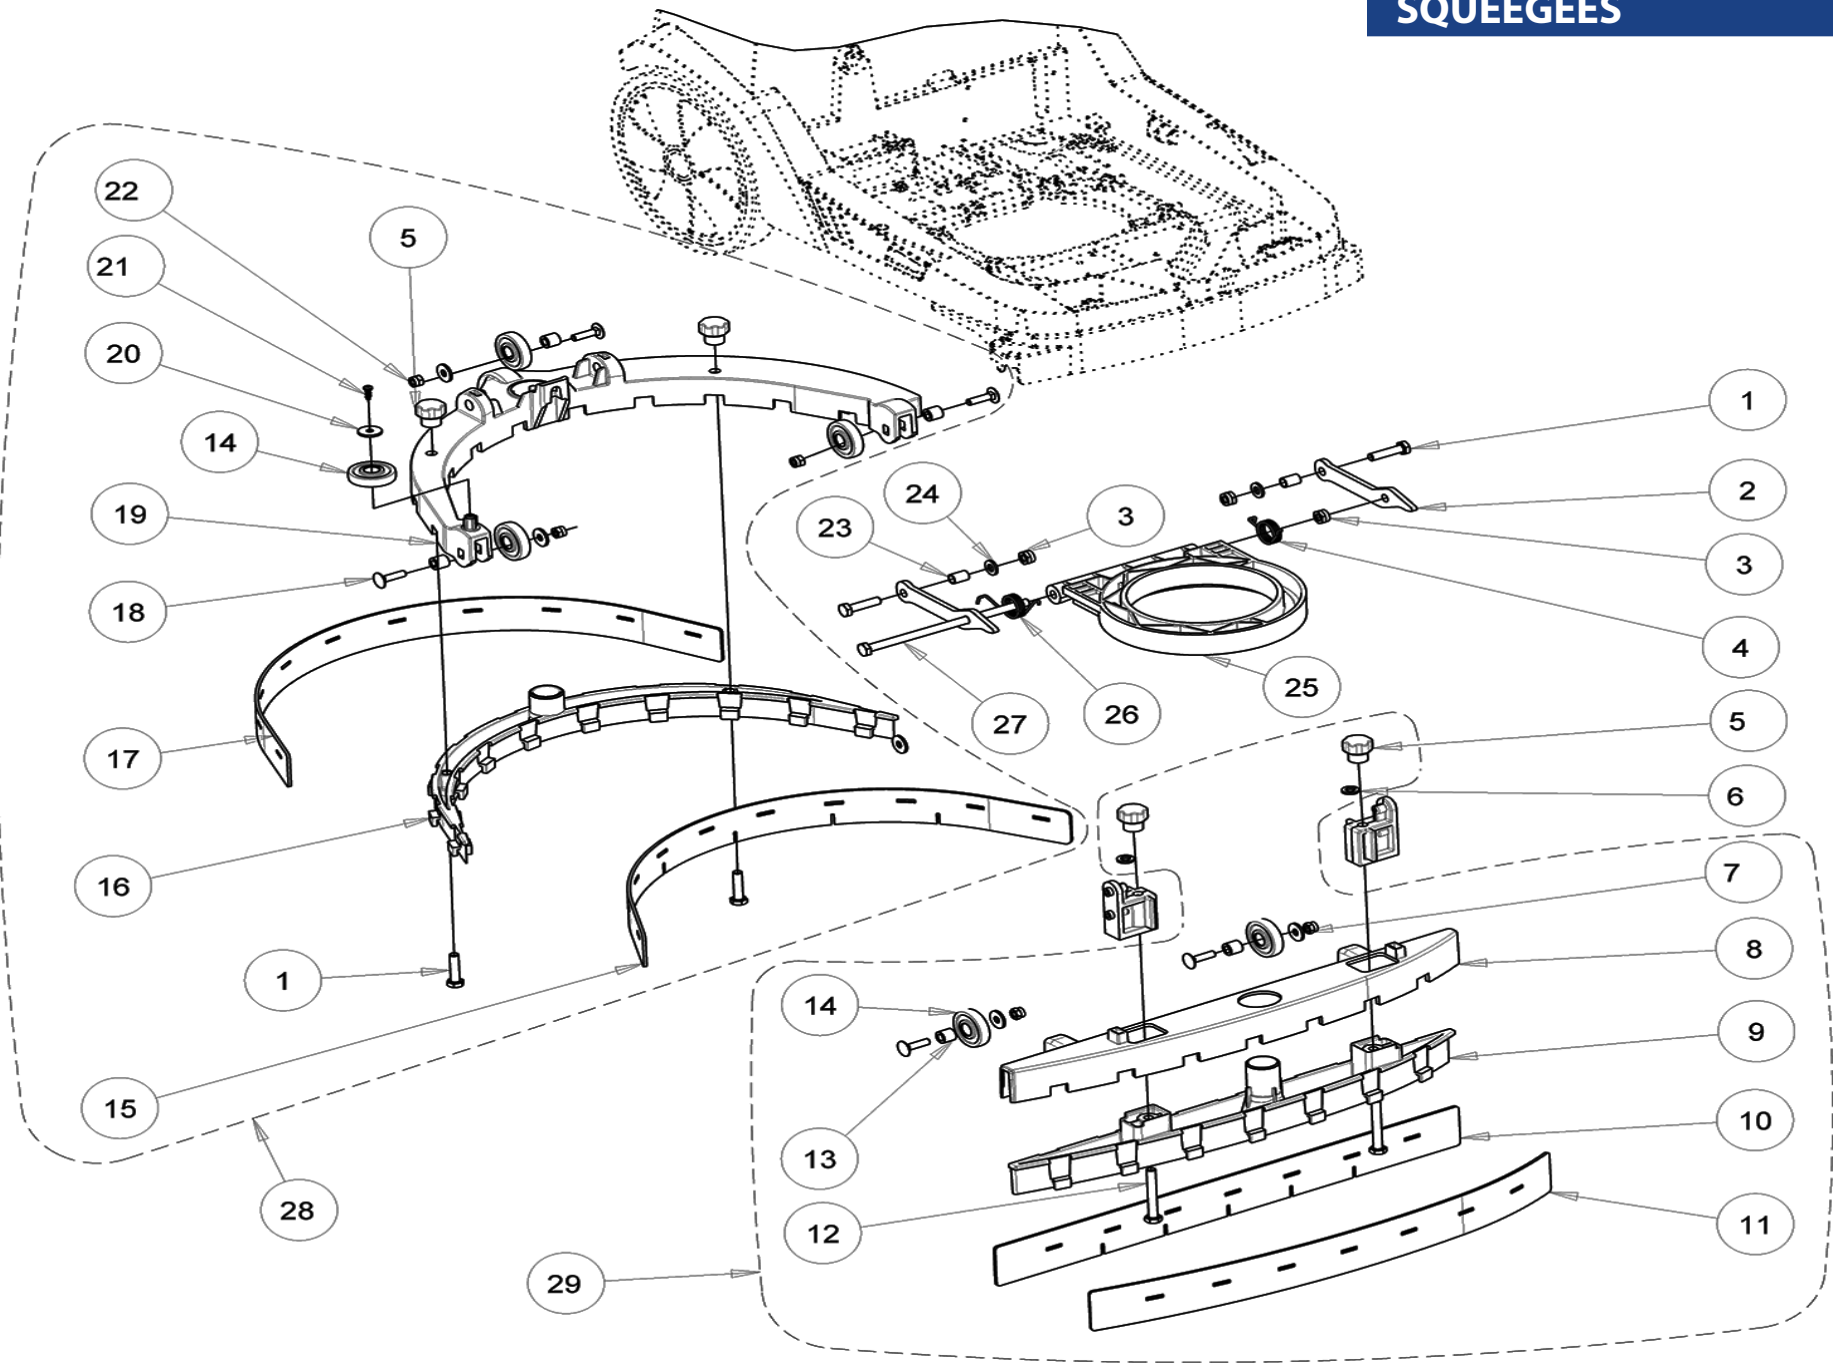

Parts Manual

Manuel de pièces

2024-11

Micro-5

Micro Scrubber Dryer / Autolaveuse micro

Code: 19376

Serial Number / Numéro de série :

Date of Purchase / Date d'achat :

Distributor Name / Nom du distributeur :

SQUEEGEES

Ref.	Part N.	Alt. Part N.	Description	Quantity	Validity From	Validity To
1	3VTVT15141		SCREW HH M6X25 UNI 5739 SS	4		
2	3LAFN11380		BRACKET	2		
3	3VTDD01700		NUT M6 SS+ZC	3		
4	3MLML00506		SPRING RIGHT SIDE FLOOR WIPER	1		
5	3MPVR12347		KNOB SQUEEGEE - MICRO	4		
6	3VTRS15144		WASHER D.6 SS SPLIT UNI 1751	2		
7	3VTRS13750		WASHER D.5X14 SS	5		
8	3MPVR12233		BODY FRONT SQUEEGEE - MICRO	1		
9	3MPVR12234		JOINT FRONT SQUEEGEE - MICRO	1		
10	3MPVR12308		BLADE SQ.STRAIGHT REAR LATEX	1		
11	3MPVR12307		BLADE SQ.STRAIGHT FRONT LATEX	1		
12	3VTVT15142		SCREW HH M6x45 SS	2		
13	3LAFN11381		SPACER	5		
14	3MPVR12239		WHEEL - MICRO	6		
15	3MPVR12309		BLADE SQ.PARABOLIC FRONT LATEX	1		
16	3MPVR12232		JOINT REAR SQUEEGEE - MICRO	1		
17	3MPVR12310		BLADE SQ.PARABOLIC REAR LATEX	1		
18	3VTVT01690		SCREW M5x25	5		
19	3MPVR12231		BODY REAR SQUEEGEE - MICRO	1		
20	3VTRS00251		WASHER 4-16 SS	1		
21	3VTVT00820		SCREW M.3,5-10	1		
22	3VTDD15517		NUT M5 SS	5		
23	3LAFN11385		SPACER	2		
24	3VTRS00245		WASHER D.6 UNI 6592 SS	2		
25	3MPVR12230		SUPPORT SQUEEGEE - MICRO	1		
26	3MLML00507		SPRING LEFT SIDE FLOOR WIPER	1		
27	3VTVT01496		SCREW M6X130	1		