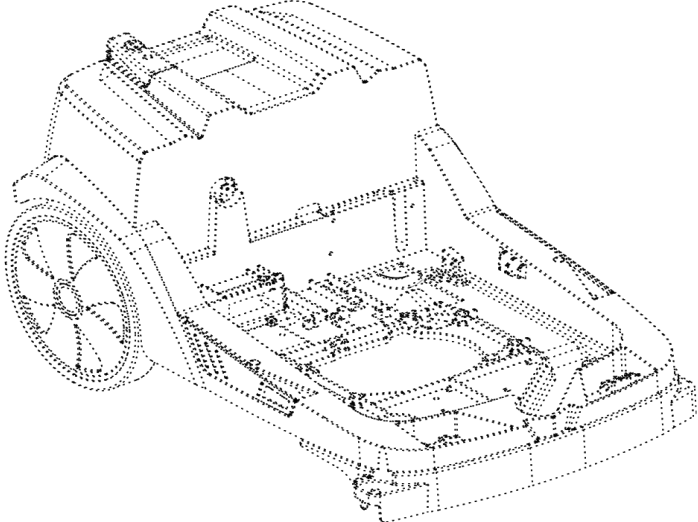

PUMP

CABLES