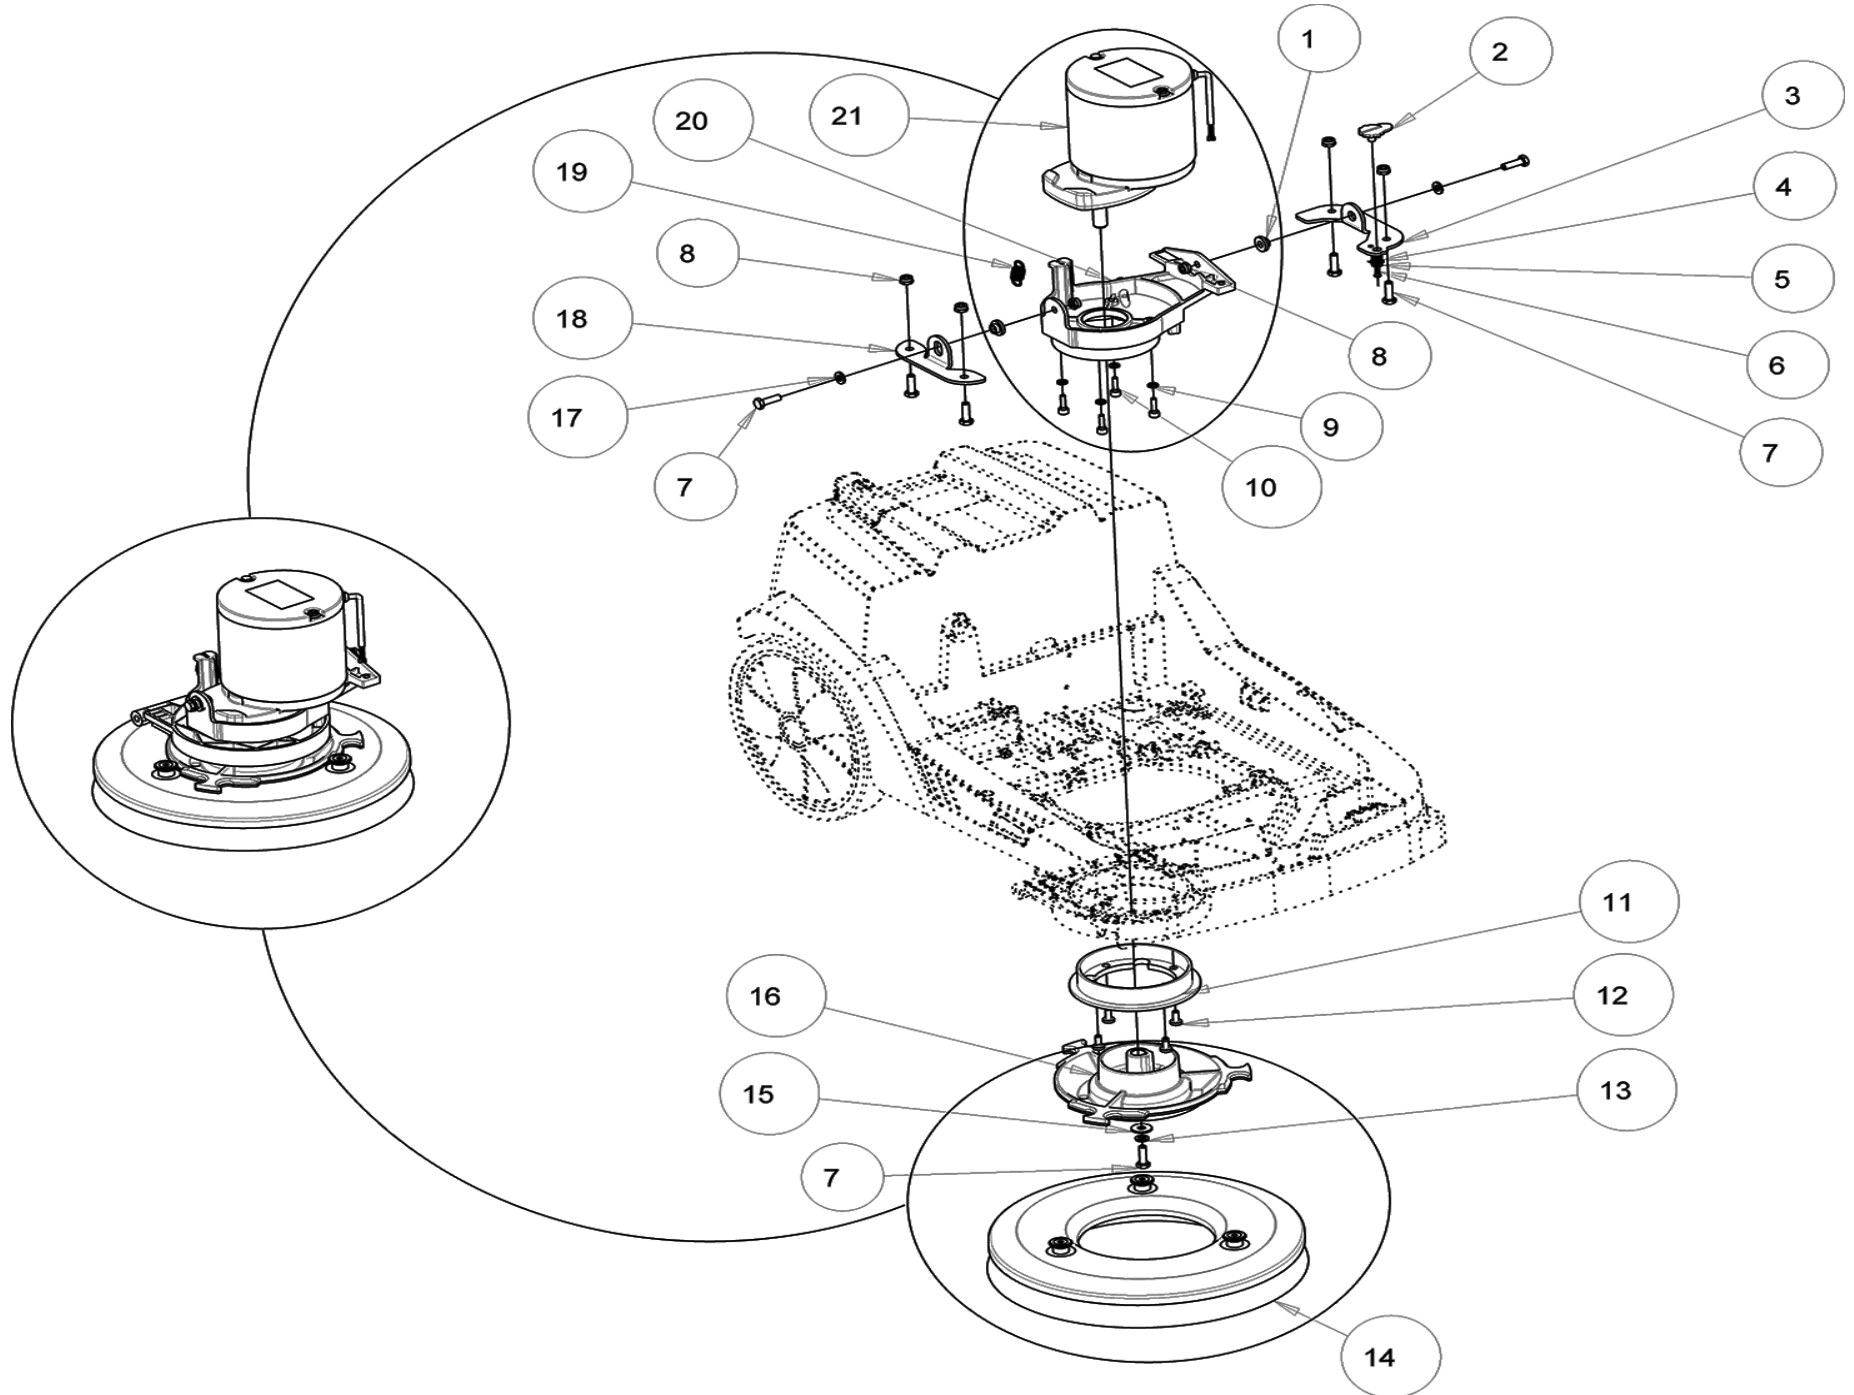

BRUSH MOTOR

Ref.	Part N.	Alt. Part N.	Description	Quantity	Validity From	Validity To
1	3LAFN11378		SPACER	2		
2	3MPVR12485		SMALL KNOB - MICRO	1		
3	3LAFN11373		BRACKET	1		
4	3MLML00524		SPRING LEVER TRACTION - MICRO	1		
5	3VTRS00515		WASHER D.4 SS	1		
6	3VTVT00820		SCREW M.3,5-10	1		
7	3VTVT13939		SCREW HH 6X20 UNI5739 SS	7		
8	3VTDD01700		NUT M6 SS+ZC	6		
9	3VTRS15908		WASHER D.5 SS SPLIT UNI 1751	4		
10	3VTVT17720		SCREW SHCS M5X16 SS	4		
11	3MPVR12229		FLANGE SQUEEGEE ROTATION - MICRO	1		
12	3VTVT13795		SCREW STS 5X12	4		
13	3VTRS15144		WASHER D.6 SS SPLIT UNI 1751	1		
14	3SPPV02438		BRUSH Ø 276 PPN030	1		
14	3SPPV02582		PAD DRIVER			
15	3VTRS13945		WASHER D.6X18 SS UNI 6593	1		
16	3MFVR00305		DRIVE DISK - MICRO	1		
17	3VTRS00245		WASHER D.6 UNI 6592 SS	2		
18	3LAFN11374		BRACKET	1		
19	3MLML00504		SPRING MOTOR BRUSH	1		
20	3MFVR00304		SUPPORT BRUSH MOTOR - MICRO	1		
21	3MOCC00477		MOTOR BRUSH 36V 100W IP44	1