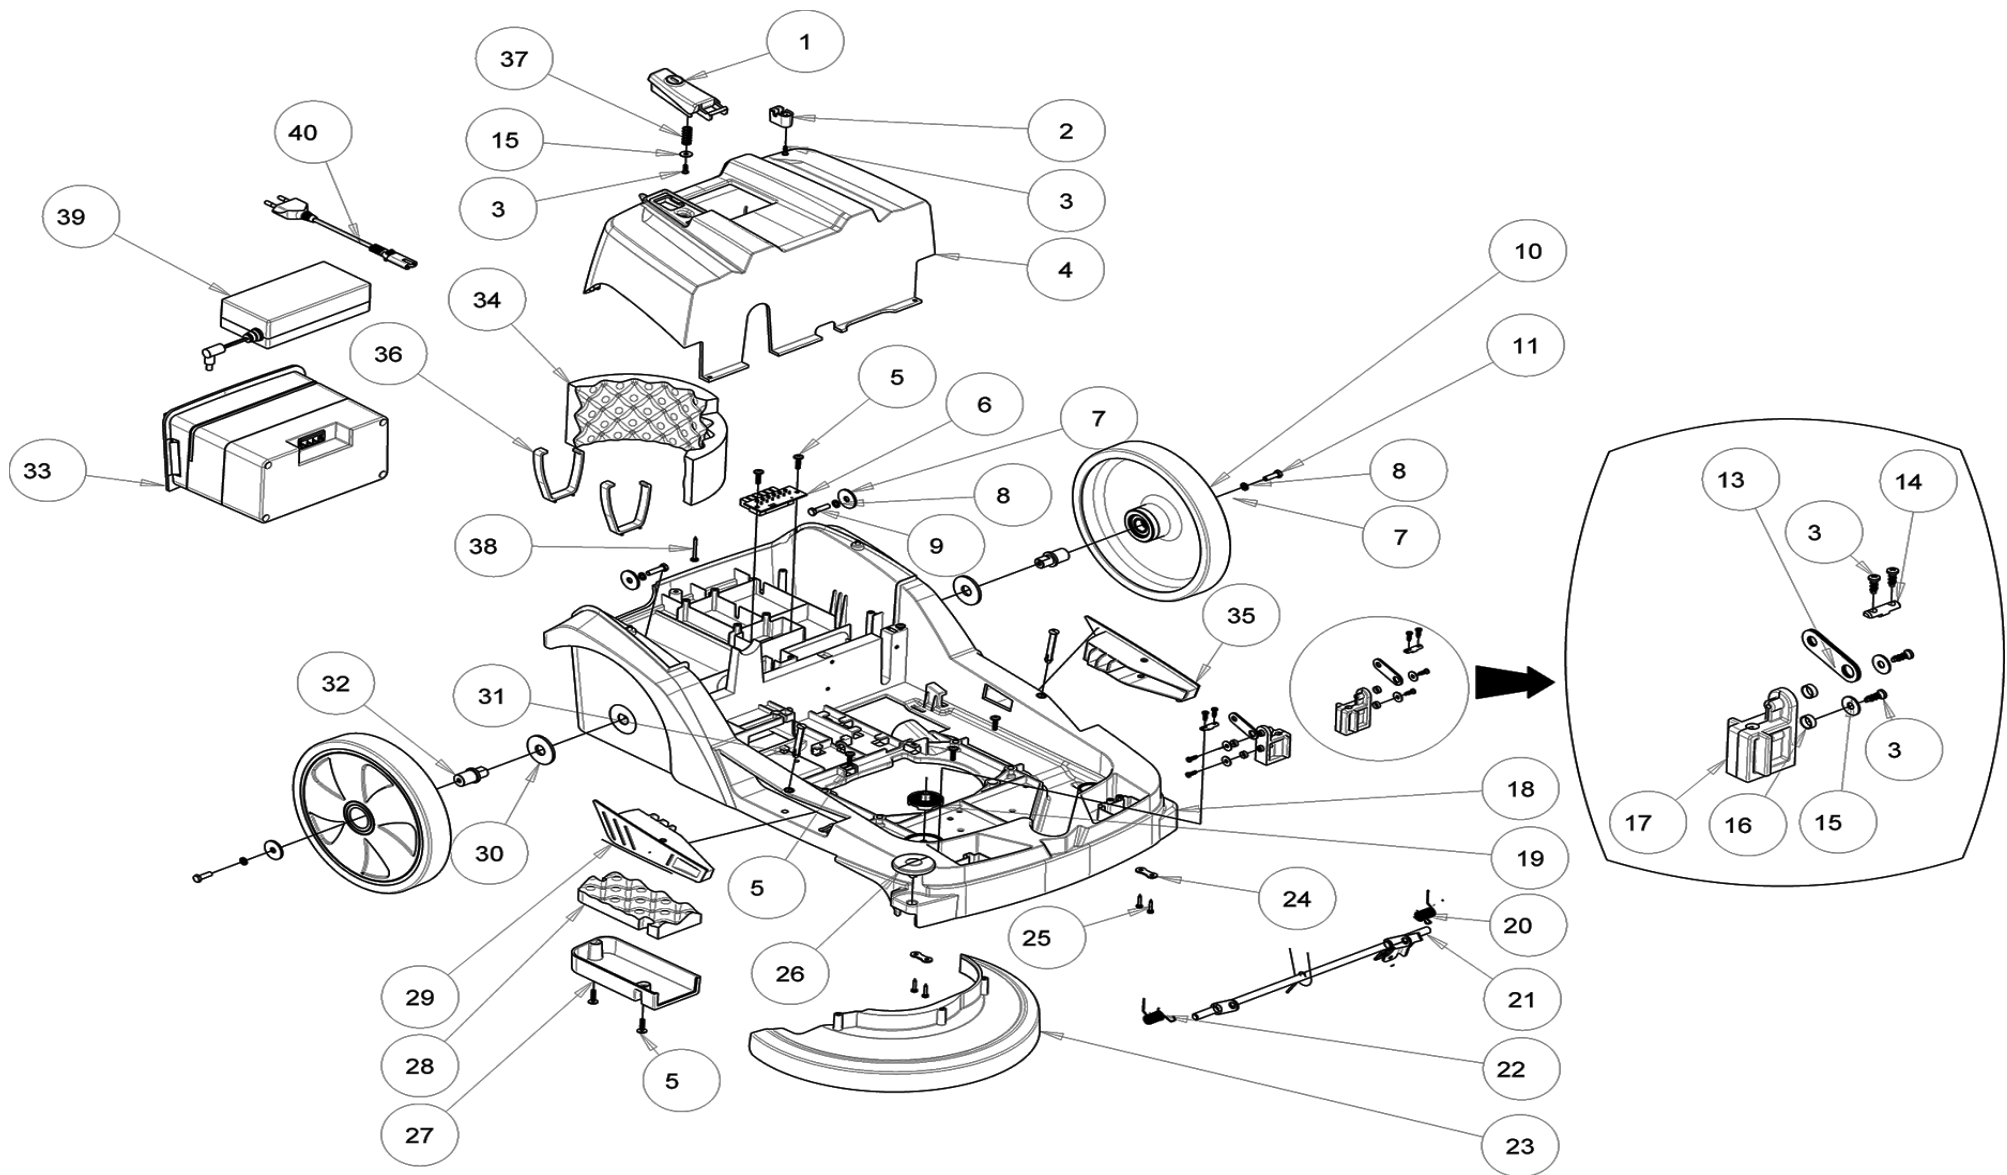

FRAME

Ref.	Part N.	Alt. Part N.	Description	Quantity	Validity From	Validity To
1	3MPVR12254		SWITCH ON-OFF - MICRO	1		
2	3MPVR12288		CONNECTION BRACKET FOR ON\OFF	1		
3	3VTVT00820		SCREW M.3,5-10	10		
4	3MPVR12250		COVER REAR - MICRO	1		
5	3VTVT01071		SCREW STS KN1031-Neu 4x16 - H2	9		
6	3MECB02081		WIRING MICRO 36VDC	1		
7	3VTVR00636		WASHER 5x20 UNI6593 SS	4		
8	3VTRS15908		WASHER D. 5 SS SPLIT UNI 1751	4		
9	3VTVT07726		SCREW HH 5X20	2		
10	3RTRT00708		WHEEL D.200 - MICRO	2		
11	3VTVT07725		SCREW HH 5X16 UNI5739 SS	2		
13	3LAFN11375		BRACKET FRONT SQUEEGEE - MICRO	2		
14	3ALTR00107		SHAFT	2		
15	3VTRS00017		WASHER SS 4X12	5		
16	3LAFN11383		SPACER	4		
17	3MPVR12274		SUPPORT REAR SQUEEGEE - MICRO	2		
18	3MPVR12221		FRAME - MICRO	1		
19	3MPVR12348		FILTER SOLUTION TANK - MICRO	1		
20	3MLML00508		SPRING RH SIDE FLOOR WIPER	1		
21	3LAFN11376		LEVER	1		
22	3MLML00509		SPRING LH SIDE FLOOR WIPER	1		
23	3MPVR12228		COVER BRUSH - MICRO	1		
24	3LAFN11377		PLATE	2		
25	3VTVT01210		SCREW STS 3,5X16	4		
26	3MPVR12311		WHEEL FRONT SQUEEGEE	1		
27	3MPVR12452		COVER - MICRO	1		
28	3ITSO00107		INSULATOR - MICRO	1		
29	3MPVR12222		LEVER RIGHT	1		
30	3VTRS00612		WASHER D.12 X 36 SS	2