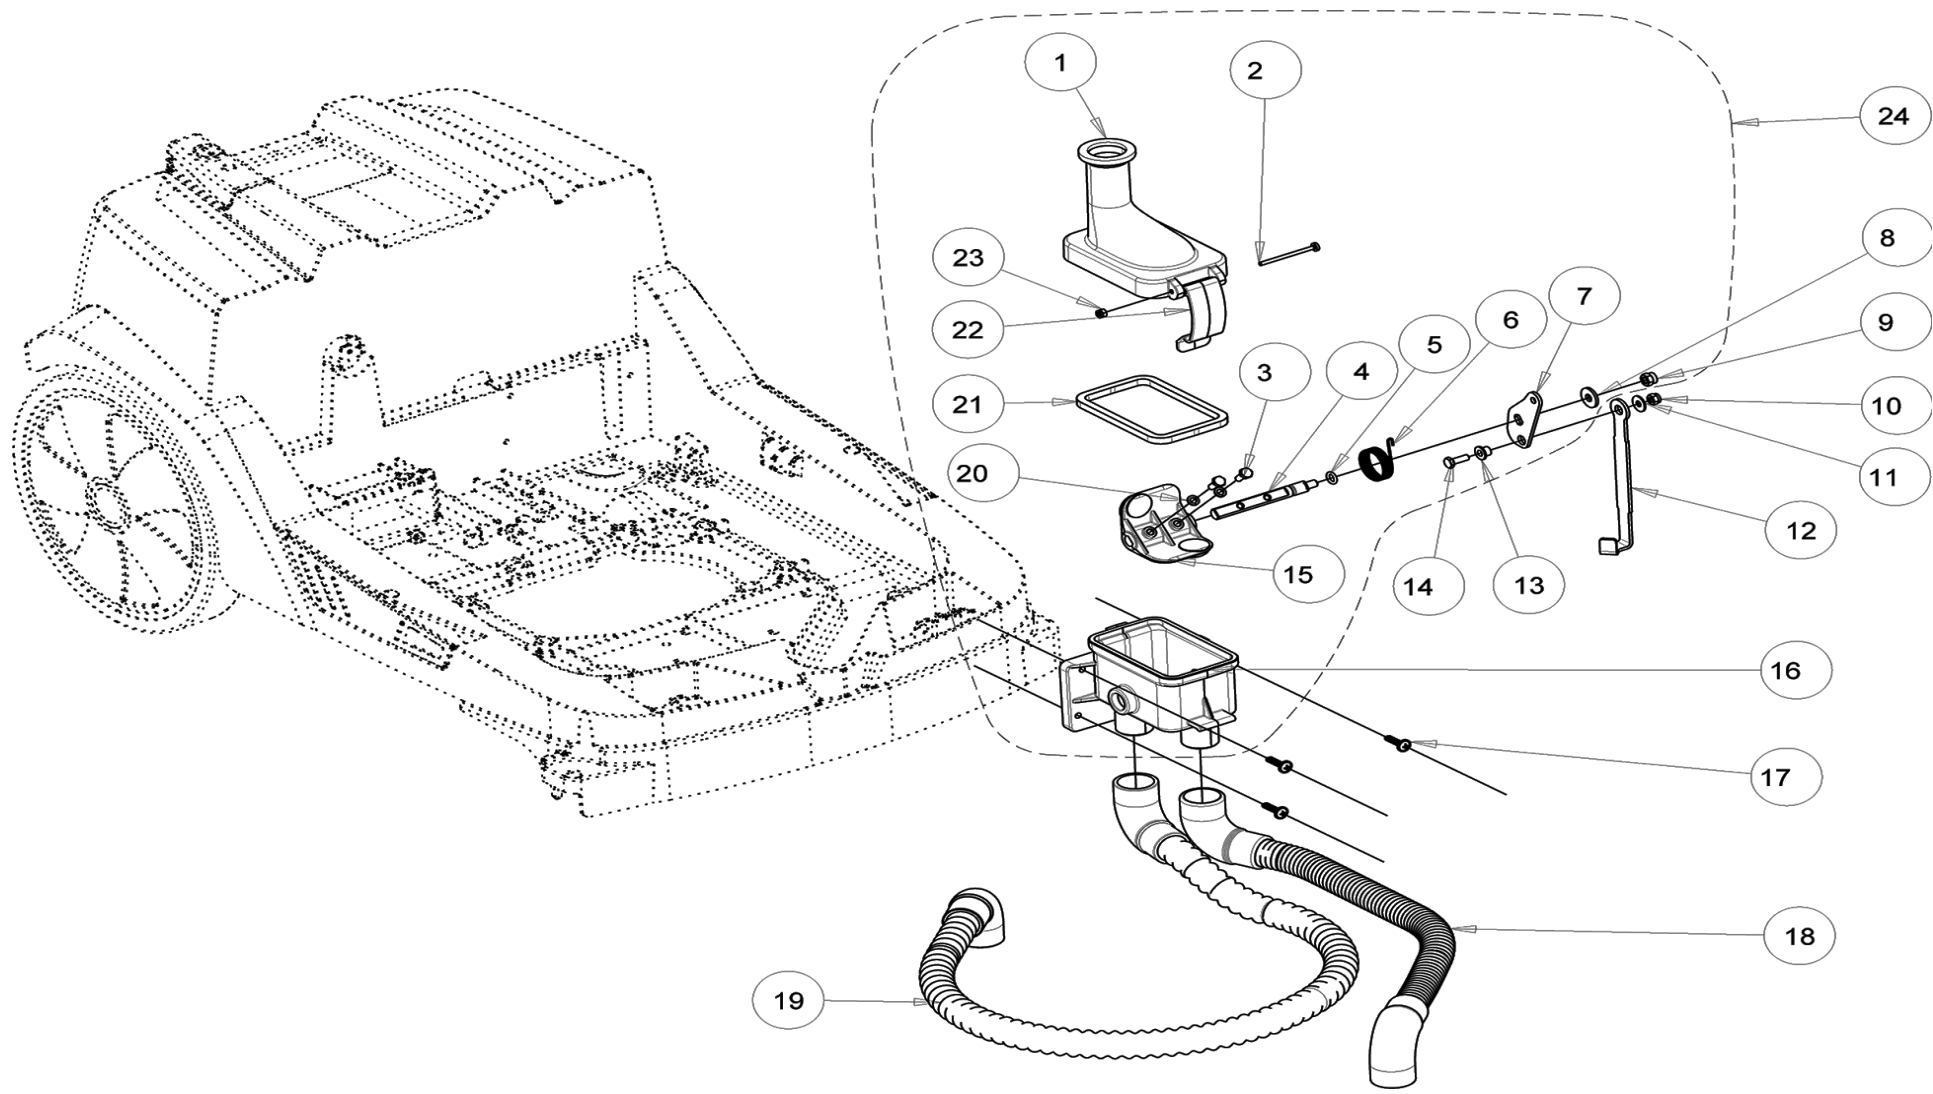

VALVE

Ref.	Part N.	Alt. Part N.	Description	Quantity	Validity From	Validity To
1	3MPVR12256		COVER VALVE - MICRO	1		
2	3VTVT00680		SCREW M3X40	1		
3	3VTVT21096		SCREW HH M4X10 SS	2		
4	3ALTR00109		SHAFT	1		
5	3GUGO00615		O-RING NBR70 5,8X1,78	1		
6	3MLML00510		SPRING VALVE	1		
7	3LAFN11371		BRACKET	1		
8	3VTRS13750		WASHER D.5X14 SS	1		
9	3VTDD15517		NUT M5 SS	1		
10	3VTDD00055		NUT M4	1		
11	3VTRS00017		WASHER SS 4X12	1		
12	3LAFN11372		LEVER	1		
13	3LAFN11392		SPACER	1		
14	3VTVT00817		SCREW HH M4x12 UNI 5739 SS	1		
15	3MPVR12257		VALVE - MICRO	1		
16	3MPVR12528		BODY VALVE - MICRO	1		
17	3VTVT01071		SCREW STS KN1031-Neu 4x16 - H2	3		
18	3TBFX01283		HOSE FRONT SQUEEGEE	1		
19	3TBFX01282		HOSE REAR SQUEEGEE	1		
20	3VTRS15913		WASHER D. 4 SPLIT A2 UNI1751	2		
21	3GUGO00621		GASKET FLOW VALVE LID - MICRO	1		
22	3MPVR12283		CAP - MICRO	1		
23	3VTDD00210		NUT M3 LOCK DIN 985	1		
24	3KTRI06105		KIT VALVE	1