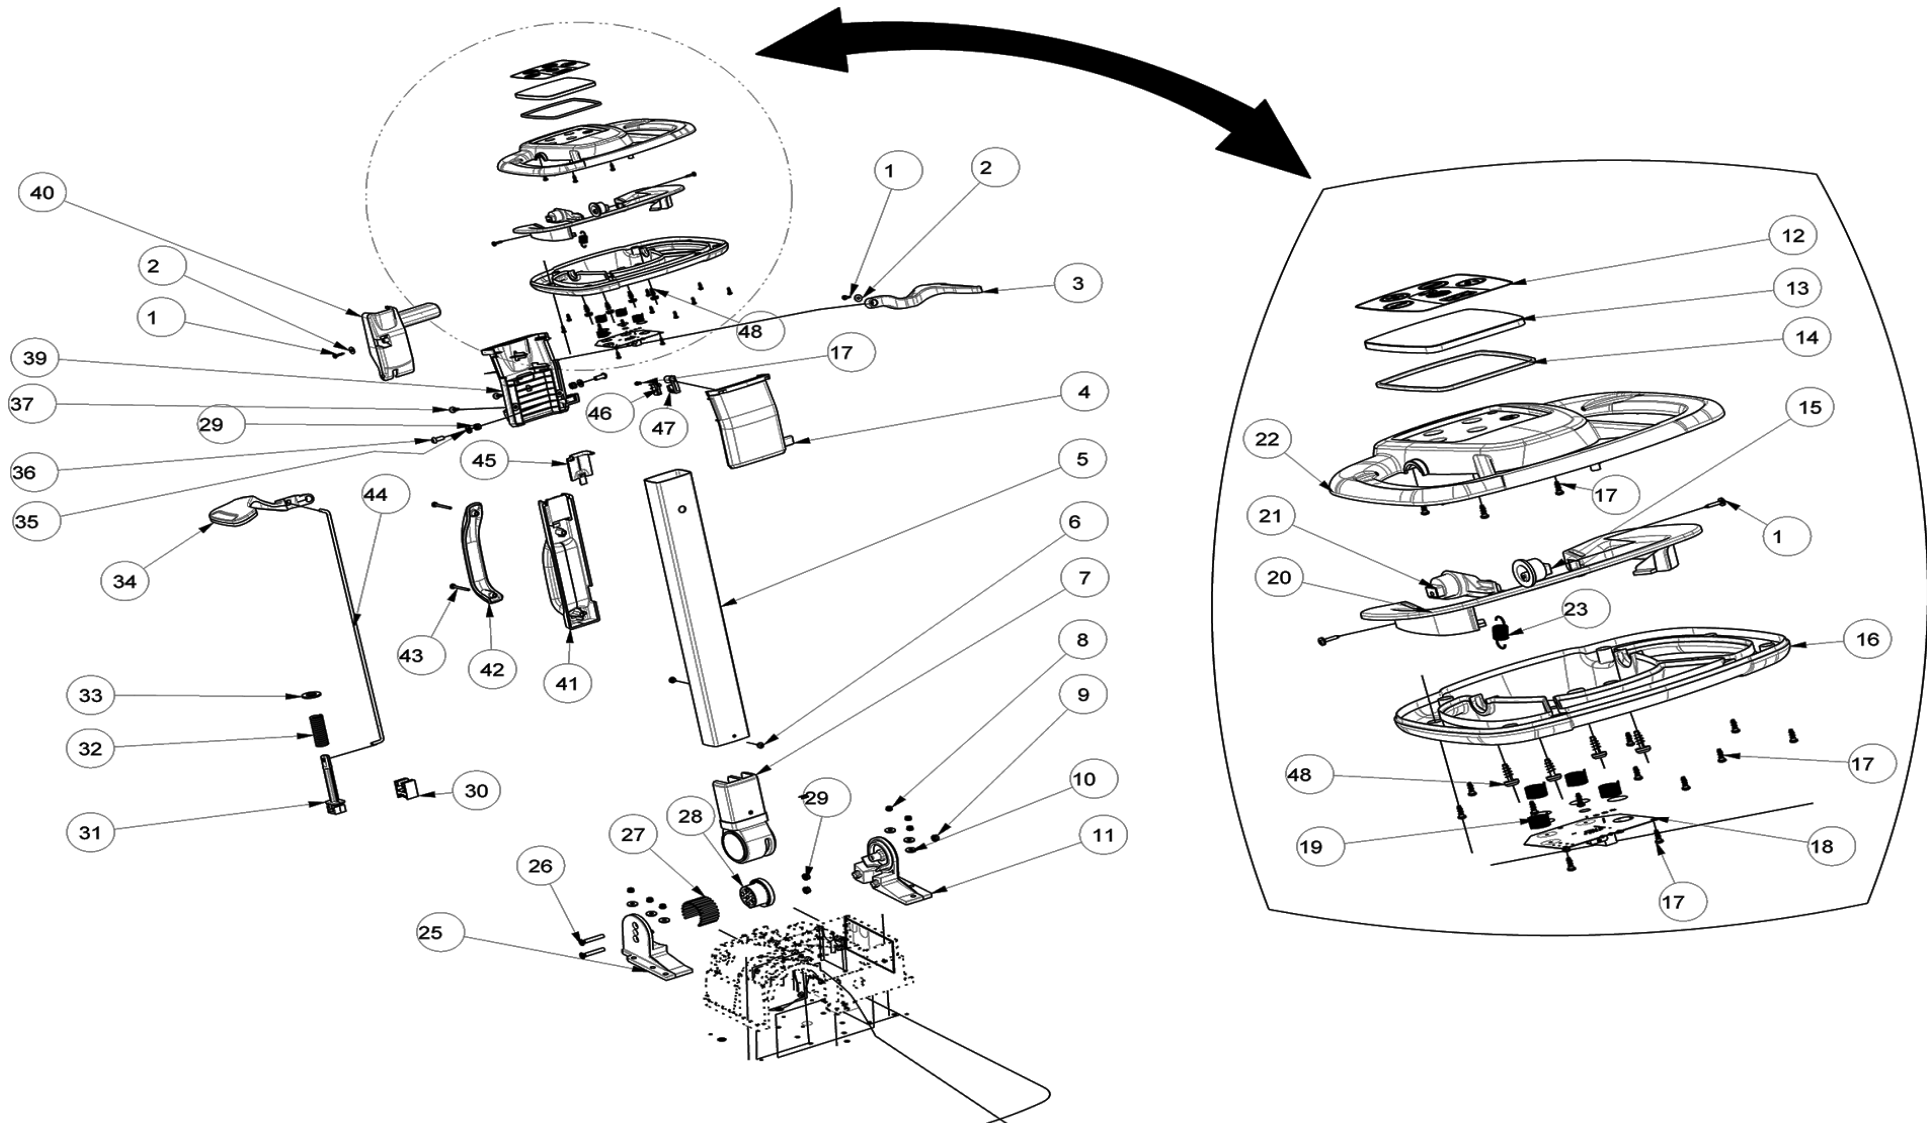

HANDLE

Ref.	Part N.	Alt. Part N.	Description	Quantity	Validity From	Validity To
1	3VTVT28553		SCREW STS 3.5X16	4		
2	3VTRS00017		WASHER SS 4X12	2		
3	3MPVR12269		LEVER - MICRO	1		
4	3MPVR12271		SUPPORT FRONT BOARD - MICRO	1		
5	3MFVR00317		HANDLE ALUMINIUM - MICRO	1		
6	3VTVT01694		SCREW SELF TAPPING 4.8X9.5	2		
7	3MPVR12260		HANDLE JOINT - MICRO	1		
8	3VTDD01693		NUT M5 SS	6		
9	3VTDD01694		NUT M6 SS	1		
10	3VTRS13750		WASHER D.5X14 SS	6		
11	3MPVR12259		SUPPORT HANDLE - MICRO	1		
12	3ETET16494		LABEL BOARD - MICRO	1		
13	3MPVR12278		PROTECTION TRANSPARENT DASHBOARD	1		
14	3GUGO00620		GASKET BOARD - MICRO	1		
15	3MPVR12281		BLADE LEFT PADDLE - MICRO	1		
16	3MPVR12267		BASE BOARD - MICRO	1		
17	3VTVT00820		SCREW M.3,5-10	18		
18	3MECE00813		BOARD LOGIC PANEL - MICRO	1		
19	3MLML00518		SPRING TOUCH - MICRO	4		
20	3MPVR12266		PADDLE ACTIVATION - MICRO	1		
21	3MPVR12280		SUPPORT RIGHT PADDLE - MICRO	1		
22	3MPVR12265		DASHBOARD - MICRO	1		
23	3MLML00505		SPRING PADDLE	1		
25	3MPVR12258		SUPPORT HANDLE - MICRO	1		
26	3VTVT01488		SCREW M6X40 UNI933 A2	2		
27	3LAFN11415		PIN HANDLE - MICRO	18		
28	3MPVR12289		BLOCK BUTTON ON-OFF - MICRO	1		
29	3VTDD01700		NUT M6 SS+ZC	4		
30	3MFVR00320		SUPPORT	1