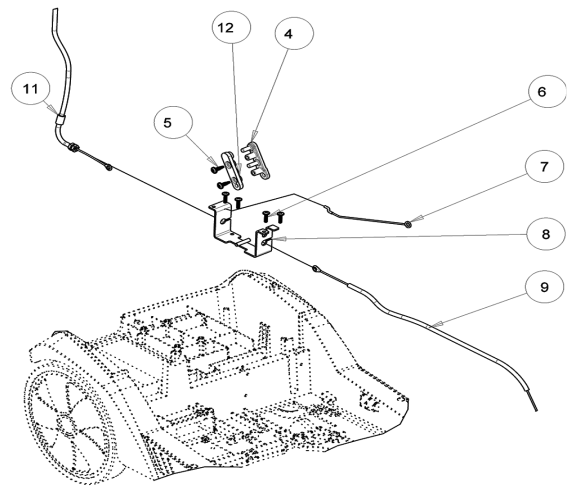

VACUUM

Ref.	Part N.	Alt. Part N.	Description	Quantity	Validity From	Validity To
1	3VTVT01491		SCREW STS KN1031-Neu 4x16 - H2	17		
2	3MPVR12253		COVER ELETTRONIC BOARD - MICRO	1		
3	3MECE00814		BOARD POWER - MICRO 36V	1		
4	3MPVR12247		SUPPORT VACUUM MOTOR - MICRO	1		
5	3MPVR12252		GASKET VACUUM MOTOR - MICRO	1		
6	3MPVR12484		FILTER AIR INLET VACUUM - MICRO	1		
7	3VTVT48694		SCREW STS 5X12 UNI 9707	8		
8	3MPVR12249		FLANGE VACUUM MOTOR - MICRO	1		
9	3MPVR12248		SUPPORT LOWER VACUUM MOTOR - MICRO	1		
10	3MOCC00481		VACUUM - MICRO	1		
11	3ITSO00109		INSULATOR - MICRO	1		
12	3MPVR12251		FLANGE VACUUM MOTOR - MICRO	1		
13	3MPVR12290		SUPPORT BUTTON	1		
14	3MECI00681		SWITCH MAIN ON/OFF 16A - MICRO	1		

TANK

Ref.	Part N.	Alt. Part N.	Description	Quantity	Validity From	Validity To
1	3MPVR12282		CAP - MICRO	1		
2	3MPVR12661		TANK RECOVERY - MICRO	1		
3	3MPVR12235		COVER RECOVERY TANK - MICRO	1		
4	3MLML00511		SPRING COVER - MICRO	2		
5	3MPVR12238		LEVER LEFT	1		
6	3VTVT01071		SCREW STS KN1031-Neu 4x16 - H2	10		
7	3MPVR12539		GASKET COVER EPDM - MICRO	2		
8	3MPVR12237		LEVER RIGHT	1		
9	3VTVT01694		SCREW SELF TAPPING 4.8X9.5	2		
10	3MPVR12236		BASE COVER RECOVERY TANK - MICRO	1		
11	3MPVR12277		FLOATER - MICRO	2		
12	3GUGO00622		GASKET RECOVERY TANK LID - MICRO	1		
13	3MPVR12246		CAP SOLUTION TANK - MICRO	1		
14	3MPVR12242	3KTRI06107	TANK SOLUTION - MICRO	1		
15	3MPVR12350		VALVE D25	1		
16	3GUGO00618		O-RING NBR70 4106 EPDM70	1		
17	3KTRI06045		KIT RECOVERY TANK COVER	1		

PUMP

CABLES

PUMP

Ref.	Part N.	Alt. Part N.	Description	Quantity	Validity From	Validity To
1	3MPVR12279		COVER PUMP - MICRO	1		
3	3MPVR12498		SUPPORT RIGHT SIDE PUMP - MICRO	1		
4	3TBBP00730		TUBE 5X8	1		
5	3TBBP00729		TUBE 5X8	1		
8	3MPVR12499		SUPPORT LEFT SIDE PUMP - MICRO	1		
9	3VTRS00017		WASHER STEEL SS 4X12	2		
10	3PEL00140		PUMP 24VDC	1		
11	3VTVT01071		SCREW STS KN1031-Neu 4x16 - H2	3		